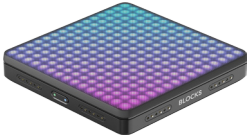

BLOCKS

NEW! Seaboard BLOCK *29SEABOARDBLOCK*

Create astonishingly expressive music on a portable keyboard. Touch and shape your sound on Seaboard Block's soft, pressure-responsive musical surface.

CHF 360.-

NEW! Touch BLOCK *29TOUCHBLOCK*

Touch adjusts the responsiveness of the Seaboard BLOCK surface to the Strike, Glide, Slide, Press, and Lift dimensions of touch.

CHF 99.-

NEW! LightPad BLOCK M *29LIGHTPADM*

The next-generation Lightpad Block features a redesigned surface that offers an even more tactile, responsive, and precise playing experience.

CHF 240.-

LightPad BLOCK *29LIGHTPADBLOCK*

The LightPad Block provides a smooth, glowing, pressure-responsive surface for playing and controlling instruments and applications.

CHF 220.-

Live BLOCK *29LIVECONTROL*

The Live Block buttons let you switch scales and octaves, trigger chords and arpeggios, and sustain notes in real time.

CHF 99.-

Loop BLOCK *29LOOPCONTROL*

The Loop Block buttons help to record a loop or to set a tempo and quantize recorded loops so they run in time with the beat.