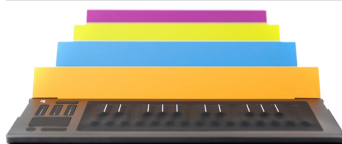

Controller with 49 Keywaves. Incl. protection case. Bundled with Equator software synthesiser, Bitwig 8-Track and FXpansion's STROBE2.

CHF 1'290.-

Seaboard GRAND STAGE *29GRANDSTAGE*

Instrument with 61 Keywaves and on-board sound engine. Incl. protection case. Bundled with Equator software synthesizer and FXpansion's STROBE2.

CHF 59.-

FLIP CASE

■ *29FLIPAMBER*, ■ *29FLIPLILAC*, ■ *29FLIPLIME*, ■ *29FLIPSILVER*, ■ *29FLIPSKY*

The Seaboard RISE Flip Case is designed to protect your Seaboard RISE 25 and to act as a stand too. Available colors: Amber, Sky, Lime, Lilac & Silver.