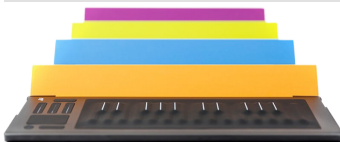

Controller with 49 Keywaves. Incl. protection case. Bundled with Equator software synthesiser, Bitwig 8-Track and FXpansion's STROBE2.

CHF 1'290.-

Seaboard GRAND STAGE *29GRANDSTAGE*

Instrument with 61 Keywaves and on-board sound engine. Incl. protection case. Bundled with Equator software synthesizer and FXpansion's STROBE2.

CHF 59.-

FLIP CASE

■ *29FLIPAMBER*, ■ *29FLIPLILAC*, ■ *29FLIPLIME*, ■ *29FLIPSILVER*, ■ *29FLIPSKY*

The Seaboard RISE Flip Case is designed to protect your Seaboard RISE 25 and to act as a stand too. Available colors: Amber, Sky, Lime, Lilac & Silver.