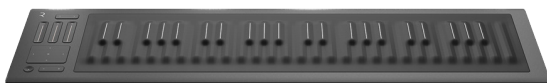

NEW! Touch BLOCK *29TOUCHBLOCK*

Touch adjusts the responsiveness of the Seaboard BLOCK surface to the Strike, Glide, Slide, Press, and Lift dimensions of touch.

CHF 99.-

LightPad BLOCK *29LIGHTPADBLOCK*

The LightPad Block provides a smooth, glowing, pressure-responsive surface for playing and controlling instruments and applications.

CHF 220.-

Live BLOCK *29LIVECONTROL*

The Live Block buttons let you switch scales and octaves, trigger chords and arpeggios, and sustain notes in real time.

CHF 99.-

Loop BLOCK *29LOOPCONTROL*

The Loop Block buttons help to record a loop or to set a tempo and quantize recorded loops so they run in time with the beat.

CHF 99.-

SEABOARDS

Seaboard RISE 25 *29RISE25*

Controller with 25 Keywaves. Incl. protection case. Bundled with Equator software synthesiser, Bitwig 8-Track & FXpansion's STROBE2.

CHF 890.-

Seaboard RISE 49 *29RISE49*

Controller with 49 Keywaves. Incl. protection case. Bundled with Equator software synthesiser, Bitwig 8-Track and FXpansion's STROBE2.

CHF 1'290.-

Seaboard GRAND STAGE *29GRANDSTAGE*

Instrument with 61 Keywaves and on-board sound engine. Incl. protection case. Bundled with Equator software synthesizer and FXpansion's STROBE2.